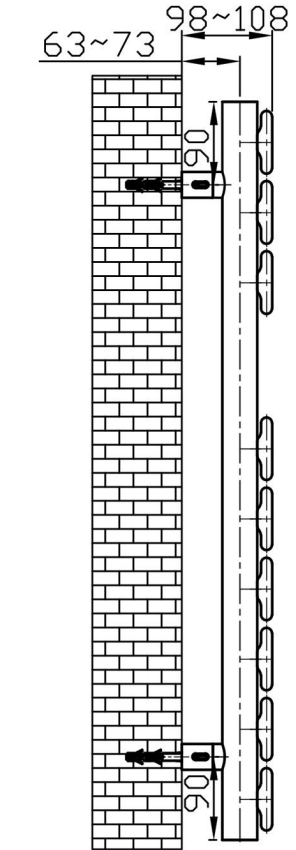

Staverton Tube on Tube Straight 800 x 1200mm.

Painted / Chrome
Technical Drawing

Unit:mm

Eastbrook 
Eastbrook Road, Gloucester GL4 3DB
Technical Helpline : 01452 317890
Mon - Fri / 8am - 5pm
Email : technical@eastbrookco.com