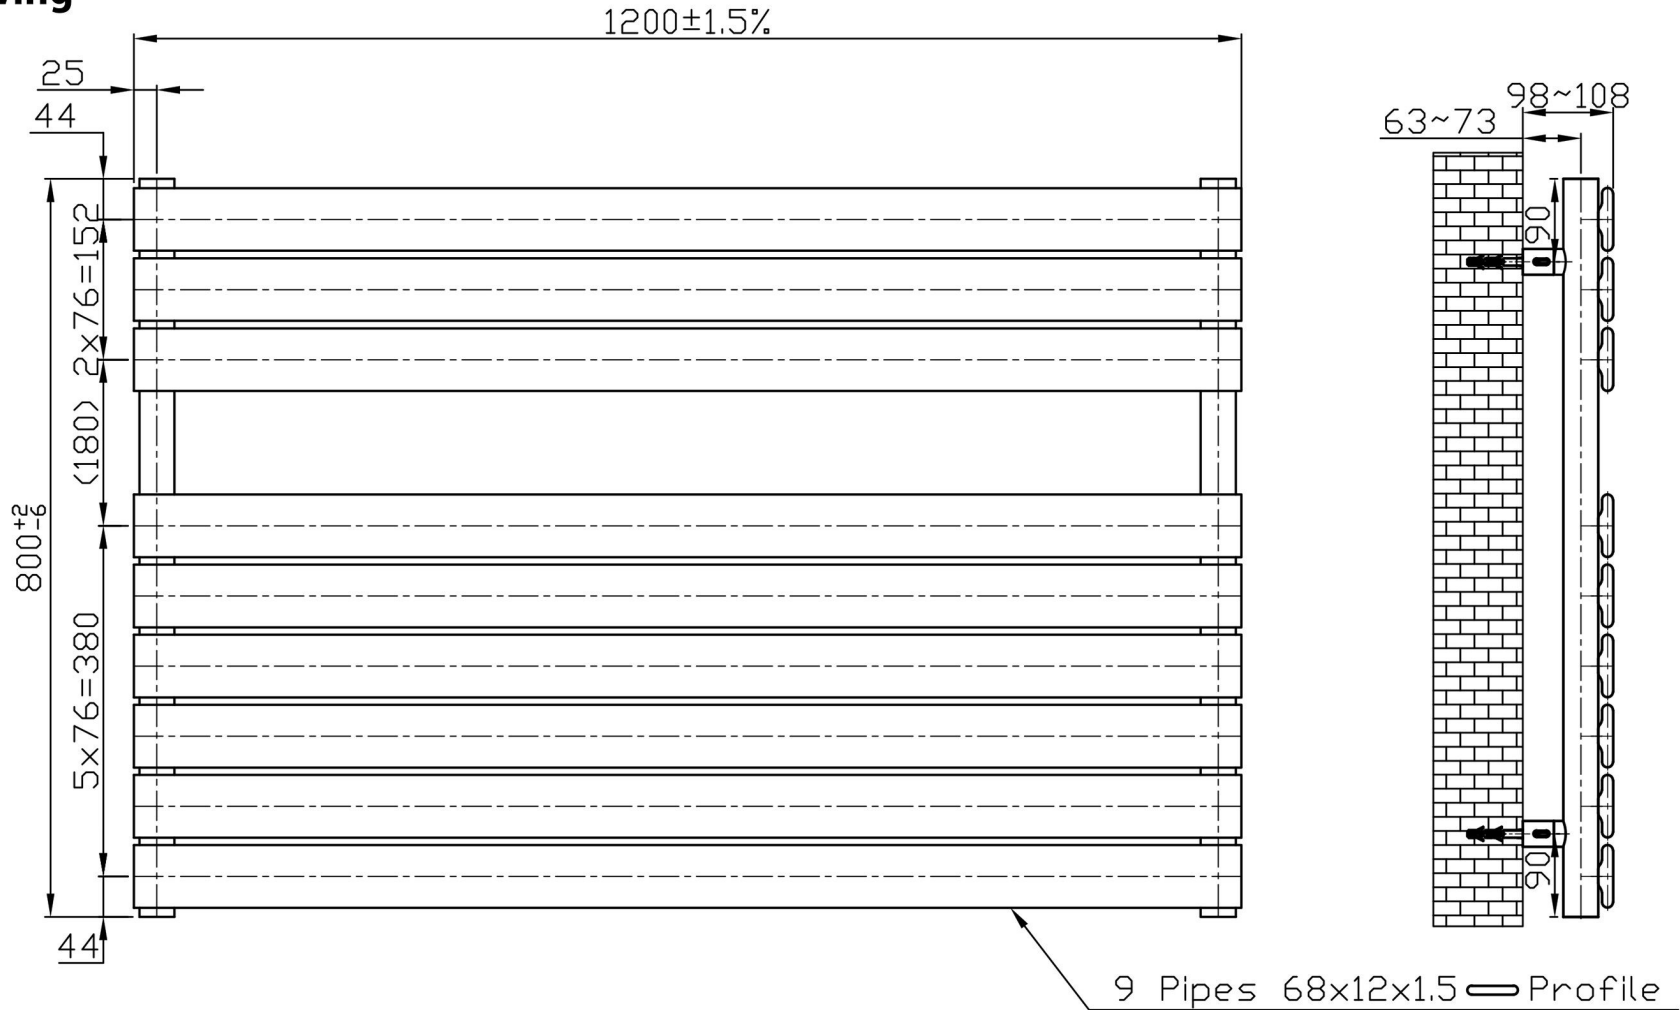

Staverton Tube on Tube Straight 800 x 1200mm.

Painted / Chrome
Technical Drawing

Unit:mm

Eastbrook 
Eastbrook Road, Gloucester GL4 3DB
Technical Helpline : 01452 317890
Mon - Fri / 8am - 5pm
Email : technical@eastbrookco.com