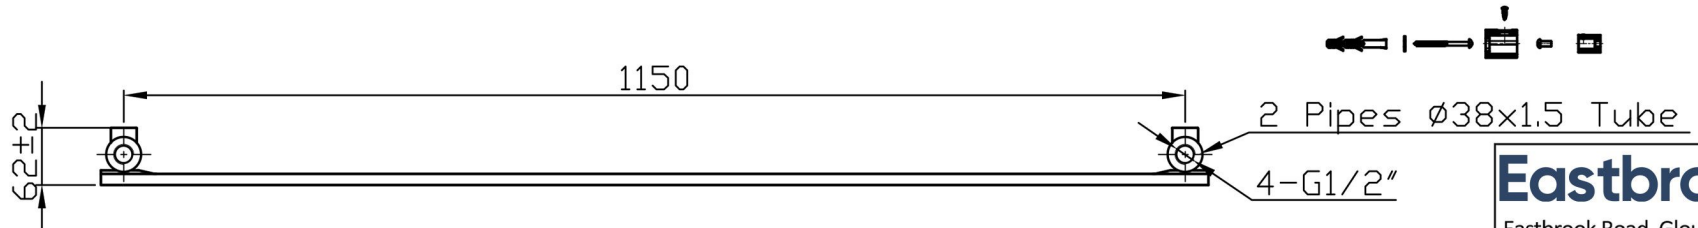

Staverton Tube on Tube Straight 800 x 1200mm.

Painted / Chrome
Technical Drawing

Unit:mm

Eastbrook 
Eastbrook Road, Gloucester GL4 3DB
Technical Helpline : 01452 317890
Mon - Fri / 8am - 5pm
Email : technical@eastbrookco.com